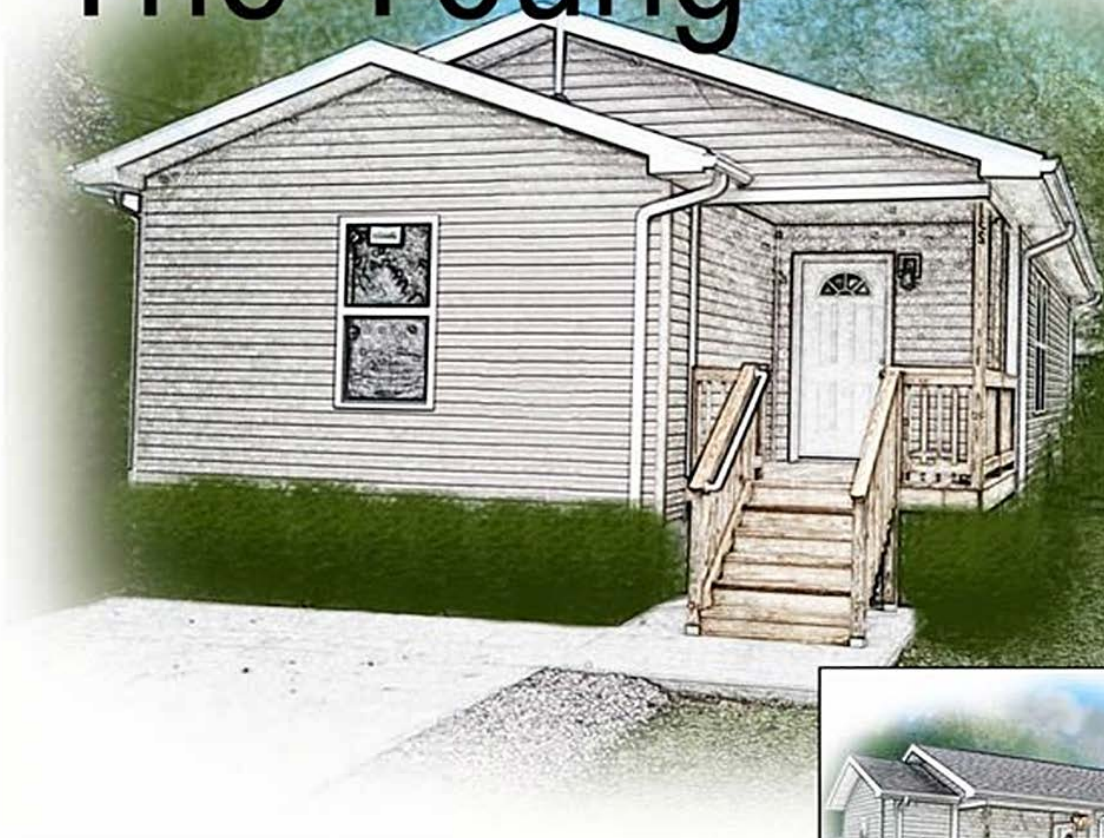

The Young

Total sq. ft. 1080
 3 Bedroom
 1 Bathroom
 6' x 6' Covered Front Porch
 6' x 6' Back Porch

Customized elevation allows for individual preference to the front of the home. Maximum space and economy is achieved in this attractive home.