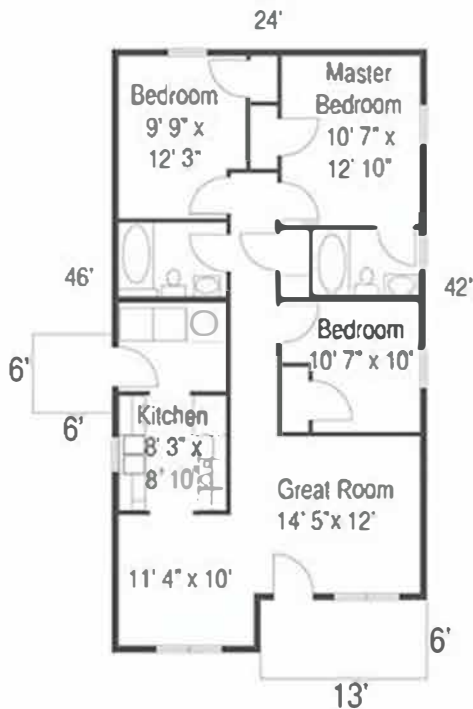

# The Vonnegut

Total sq. ft. 1054  
3 Bedroom  
2 Bathroom  
6' x 13' Covered Front Porch  
6' x 6' Back Stoop

Classic design matching compact space and maximum features. All of the modern conveniences fit into a city space.

- Separate dining room
- Galley kitchen to maximize work space
- Two full bathrooms with tub-shower combos
- Additional closet space outside of the bedrooms
- Master bedroom with en suite bathroom
- Either stackable or conventional washer and dryer will work