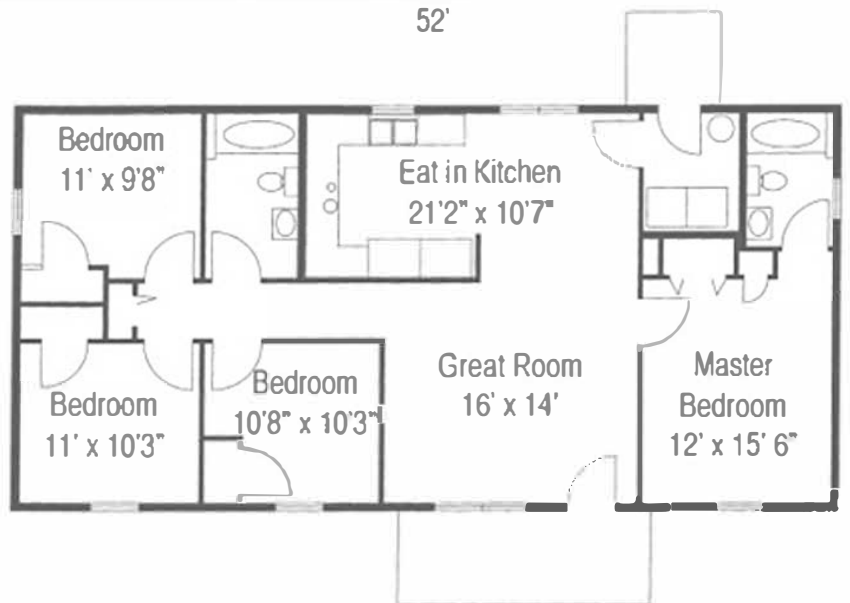

The Bartley

52'

26'

Total sq. ft. 1352

4 Bedroom

2 Bathroom

6' x 16' Covered Front Porch

6' x 6' Back Porch

The Bartley is a four-bedroom home set up for parents who like their children as much as they like their privacy. The three smaller bedrooms are located on one end of the home with one of the full bathrooms. The master bedroom is a spacious oasis at the other end along with its own bathroom.

- Large great room
- Rear door enters into a mud/ utility room
- Two full bathrooms with tub-shower combination
- Large kitchen with eat in dining area
- Can fit either a stackable or conventional washer and dryer.